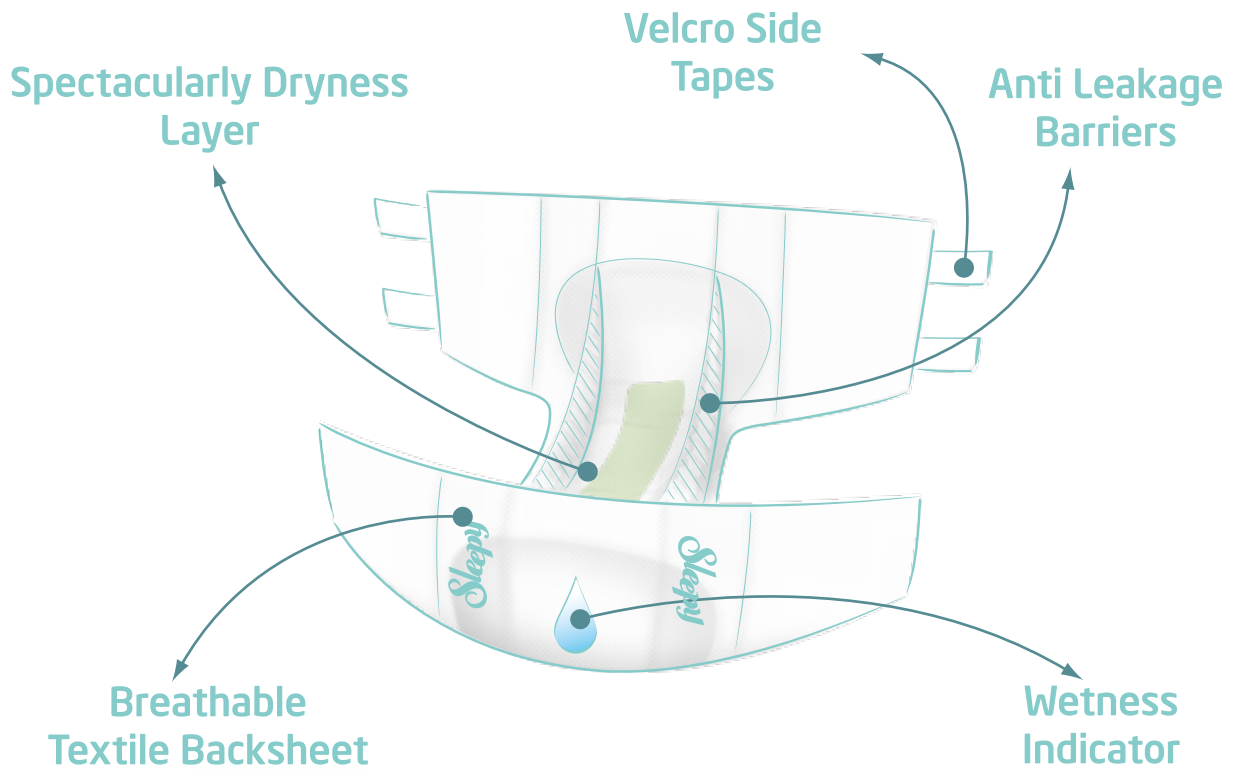

Slim

EXTRA THIN

Pure

Soft Fibers Woven By Pure Water

Natural

Absorbent Fibers Made From Natural Bamboo

Organic

Natural Cotton Fibers For Extra Dryness

PARABEN, LOTION, BPA
NONILFENOL, SLS, SLES
LATEX, CHLORINE, PERFUME
COLORFUL DESIGN

**FREE
TOPSHEET**

Pure

Soft Fibers Woven By Pure Water

Natural

Absorbent Fibers Made From Natural Bamboo

Organic

Natural Cotton Fibers For Extra Dryness

PARABEN, LOTION, BPA
NONILFENOL, SLS, SLES
LATEX, CHLORINE, PERFUME
COLORFUL DESIGN

**FREE
TOPSHEET**

Standart Packages (Slim)

Super Eco Packages (Slim)

Standart Packages (Soft)

Super Eco Packages (Soft)

How to Use